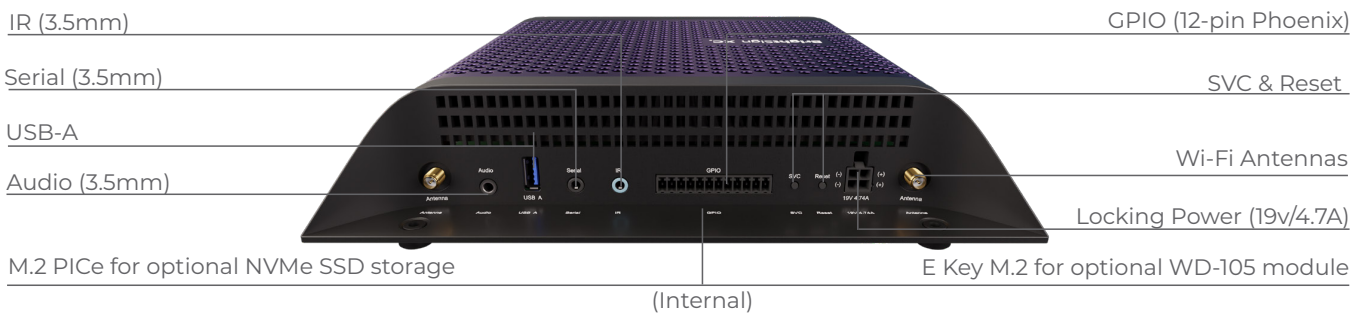

TOTAL COST OF OWNERSHIP

Hardware Specifications

Front View

Rear View

- USB Type C port: supports high-speed host mode & provides 5V/1A power to peripheral devices
- USB Type A port: provides 5V/1A power to peripheral devices
- GPIO port: 8 bi-directional GPIOs
- Audio port: supports analog & SPDIF digital
- Real time clock: 14-day life