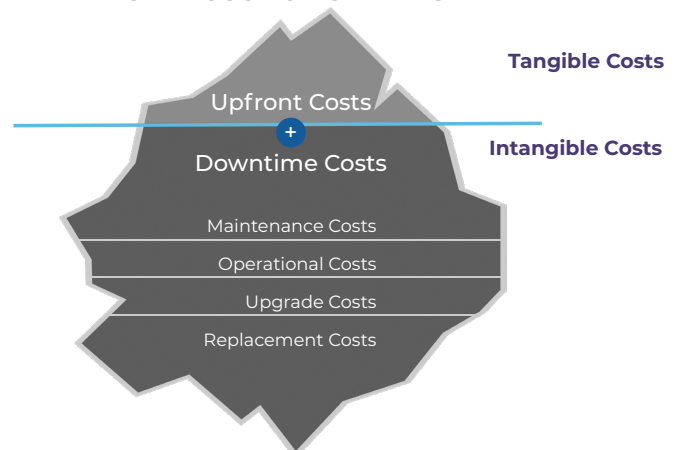

- Persistent self-healing protocols resulting in unmatched uptimes
- Secure built-in remote player management and monitoring
- Remote diagnostics and controls to reduce costly on-site visits
- Removable storage that avoids rip/replace situations

SUPERIOR

Superior signage performance for simple to sophisticated experiences.

- Optimized to run cutting-edge video and motion graphics
- Abundant signage features available with free authoring software
- Integrated with hundreds of global CMS solutions
- Highly extensible to securely run specialized signage technologies

SUSTAINABLE

Unmatched sustainability through updates that stay ahead of market demands.

- Low power requirements with high performance
- Guaranteed long life cycle support for unprecedented longevity
- Free updates applied on-demand and consistent across hardware generations
- Remote re-provisioning at any time to ensure flexibility

Invest in BrightSignOS to achieve long-term success

Designed to reduce risk and save on signage.

Downtime is the most expensive investment in signage that often gets overlooked. Failure doesn't happen at implementation, it happens after. BrightSignOS™ is designed to solve and mitigate ongoing risks to avoid rip and replace situations resulting in huge savings throughout the long life of your player.

TOTAL COST OF OWNERSHIP